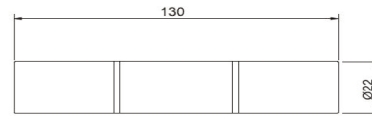

TECHNICAL SPECIFICATION: BC10 LED EMERGENCY DOWNLIGHT

Product Codes: BC10/LED/NM3/W

DIMENSIONS

Outer \varnothing 45 mmCut Out \varnothing 35 mm

PCB Housing

Battery Housing

Lamp Head

Product Specification