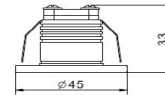

TECHNICAL SPECIFICATION: BC10 LED EMERGENCY DOWNLIGHT

Product Codes: BC10/LED/NM3/W

DIMENSIONS

Outer \varnothing 45 mmCut Out \varnothing 35 mm

PCB Housing

Battery Housing

Lamp Head

Product Specification