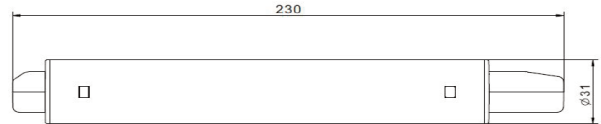

TECHNICAL SPECIFICATION: BC10 LED EMERGENCY DOWNLIGHT

Product Codes: BC10/LED/NM3/W

DIMENSIONS

Outer \varnothing 45 mmCut Out \varnothing 35 mm

PCB Housing

Battery Housing

Lamp Head

Product Specification

PRODUCT REFERENCE	Mounting Height [m]	Transverse to Wall [m] 1 Lux 	Transverse Spacing [m] 1 Lux 	Axial to Wall [m] 1 Lux 	Axial Spacing [m] 1 Lux 
BC10/LED/NM3/W	2.50	2.5	6.3	2.5	6.3
	3.00	2.3	6.5	2.3	6.5
	4.00	2.3	6.7	2.3	6.7