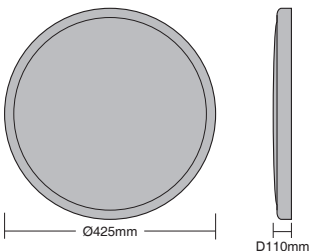

Dimensions

Specification

Input Voltage:	230V, 50Hz
Total Wattage:	16W
Lamp Wattage:	14W
Emergency Duration:	3hrs
Mode of Operation:	Maintained / Non-maintained
Working Temperature:	0°C - 40°C
Tested To:	BS EN 60598-2-22 BS EN 60598-1
Material:	Metal housing and polycarbonate diffuser

*Guarantee excludes all batteries which have a 12 month guarantee

Version 3. 09/2021

BLE LIGHTING AND POWER LTD
Unit 3, Drake Business Park
Drake House Crescent, Sheffield, S20 7HT

T: 01246 432325 F: 01246 432324
E: sales@blelighting.co.uk
www.blelighting.co.uk